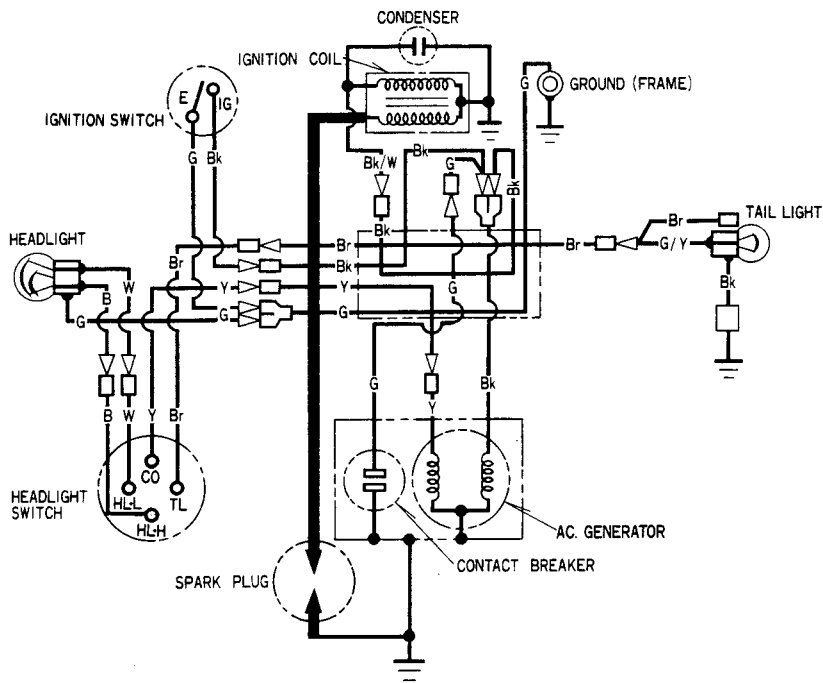

WIRING DIAGRAM

IGNITION SWITCH

	IG	E
OFF	○	○
ON		

HEADLIGHT SWITCH

	HL-L	CO	TL	HL-H
OFF				
LO	○	○	○	
HI		○	○	○

- | | | | | | |
|----|-------|-------|---|-------|--------|
| W | | White | G | | Green |
| Bk | | Black | B | | Blue |
| Br | | Brown | Y | | Yellow |