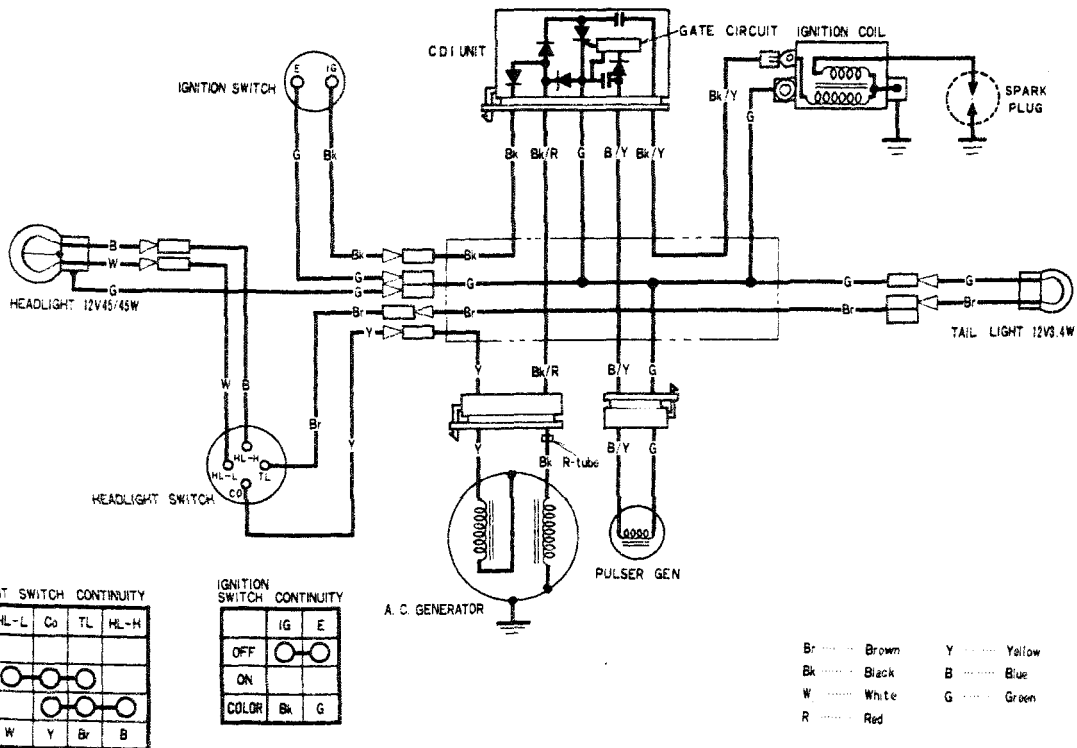

WIRING DIAGRAM

HEADLIGHT SWITCH CONTINUITY

	HL-L	Co	TL	HL-H
OFF				
LO	○	○		
HI			○	○
COLOR	W	Y	Br	B

IGNITION SWITCH CONTINUITY

	IG	E
OFF	○	○
ON		
COLOR	Bk	G

- Br Brown
- Bk Black
- W White
- R Red
- Y Yellow
- B Blue
- G Green