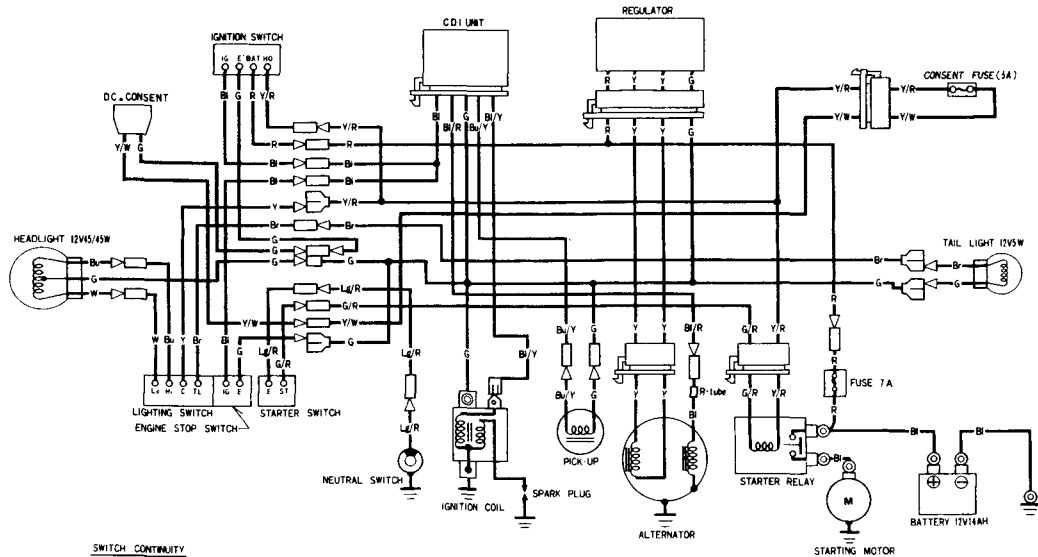

WIRING DIAGRAM

SWITCH CONTINUITY

IGNITION SWITCH

	IG	E	BAT	HO
OFF	○	○		
ON			○	○
COLOR	Bl	G	R	Y/R

LIGHTING SWITCH

	TL	C	Lo	H
OFF				
Lo	○	○	○	○
(NI)	○	○	○	○
H	○	○	○	○
COLOR	Br	Y	W	Bu

ENGINE STOP SWITCH

	IG	E
OFF	○	○
RUN		
COLOR	Bl	G

STARTER SWITCH

	ST	E
FREE		
PUSH	○	○
COLOR	G/R	L/R

- Bl ... BLACK
- Y ... YELLOW
- Bu ... BLUE
- G ... GREEN
- R ... RED
- W ... WHITE
- Br ... BROWN
- O ... ORANGE
- Lb ... LIGHT BLUE
- Lg ... LIGHT GREEN
- P ... PINK
- Gr ... GRAY