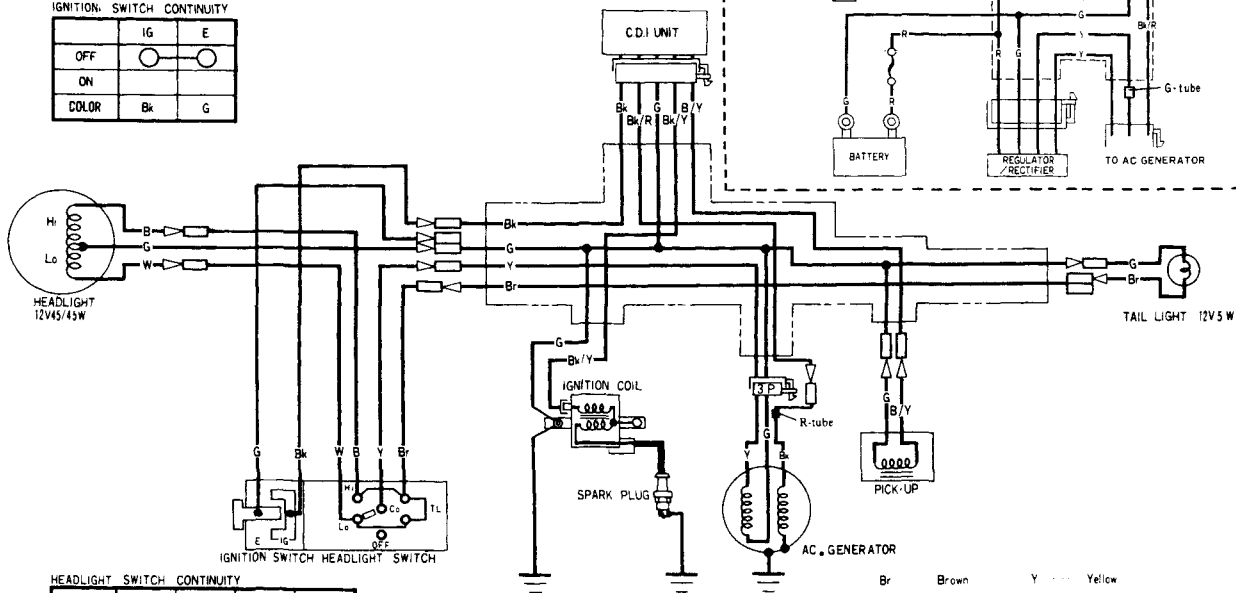

# WIRING DIAGRAM

IGNITION SWITCH CONTINUITY

	IG	E
OFF	○	○
ON	○	○
COLOR	Bk	G

## DC POWER KIT (OPTIONAL)

HEADLIGHT SWITCH CONTINUITY

	HL - L	Cc	TL	HL - Hi
OFF	○	○	○	○
Hi	○	○	○	○
COLOR	W	Y	Br	B

- Br --- Brown
- Bk --- Black
- W --- White
- LG --- Light Green
- R --- Red
- G --- Green
- Y --- Yellow
- B --- Blue
- Gr --- Grey
- LB --- Light Blue
- O --- Orange
- P --- Pink