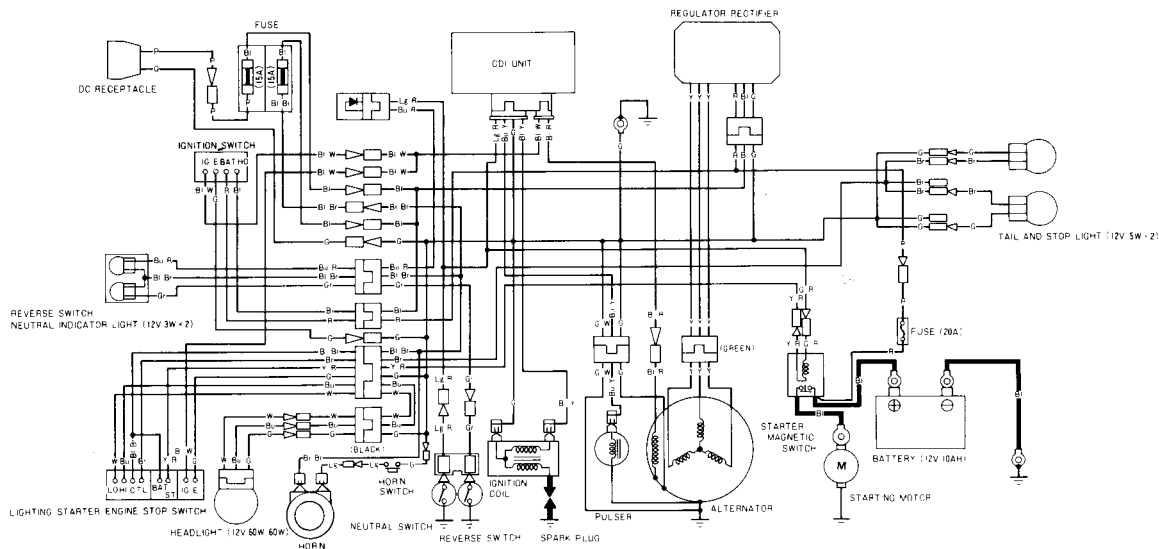

WIRING DIAGRAM

SWITCH CONTINUIY

0030Z-HA0-7500