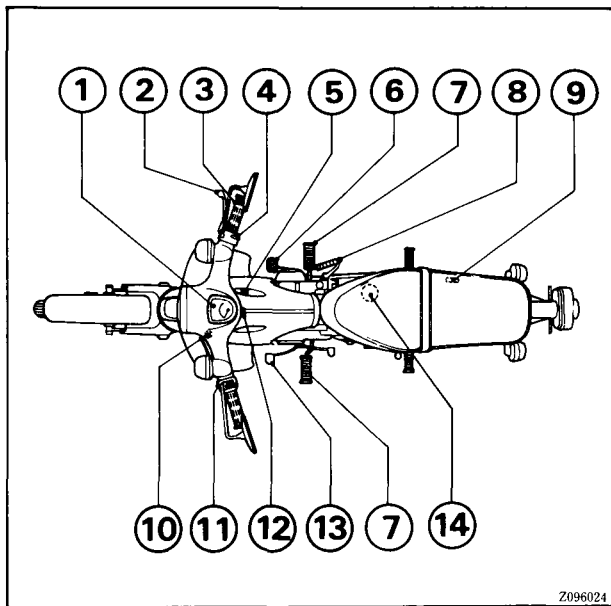

EQUIPMENT AND CONTROLS

Control Location

- (1) Speedometer
- (2) Front brake lever
- (3) Throttle grip
- (4) Turn signal switch
- (5) Fuel valve
- (6) Rear brake pedal
- (7) Foot pegs
- (8) Kick starter pedal
- (9) Helmet holder
- (10) Ignition switch
- (11) Headlight switch (above)
Headlight dimmer switch (above)
Horn switch (below)
- (12) Choke knob
- (13) Gear change pedal
- (14) Fuel filler cap