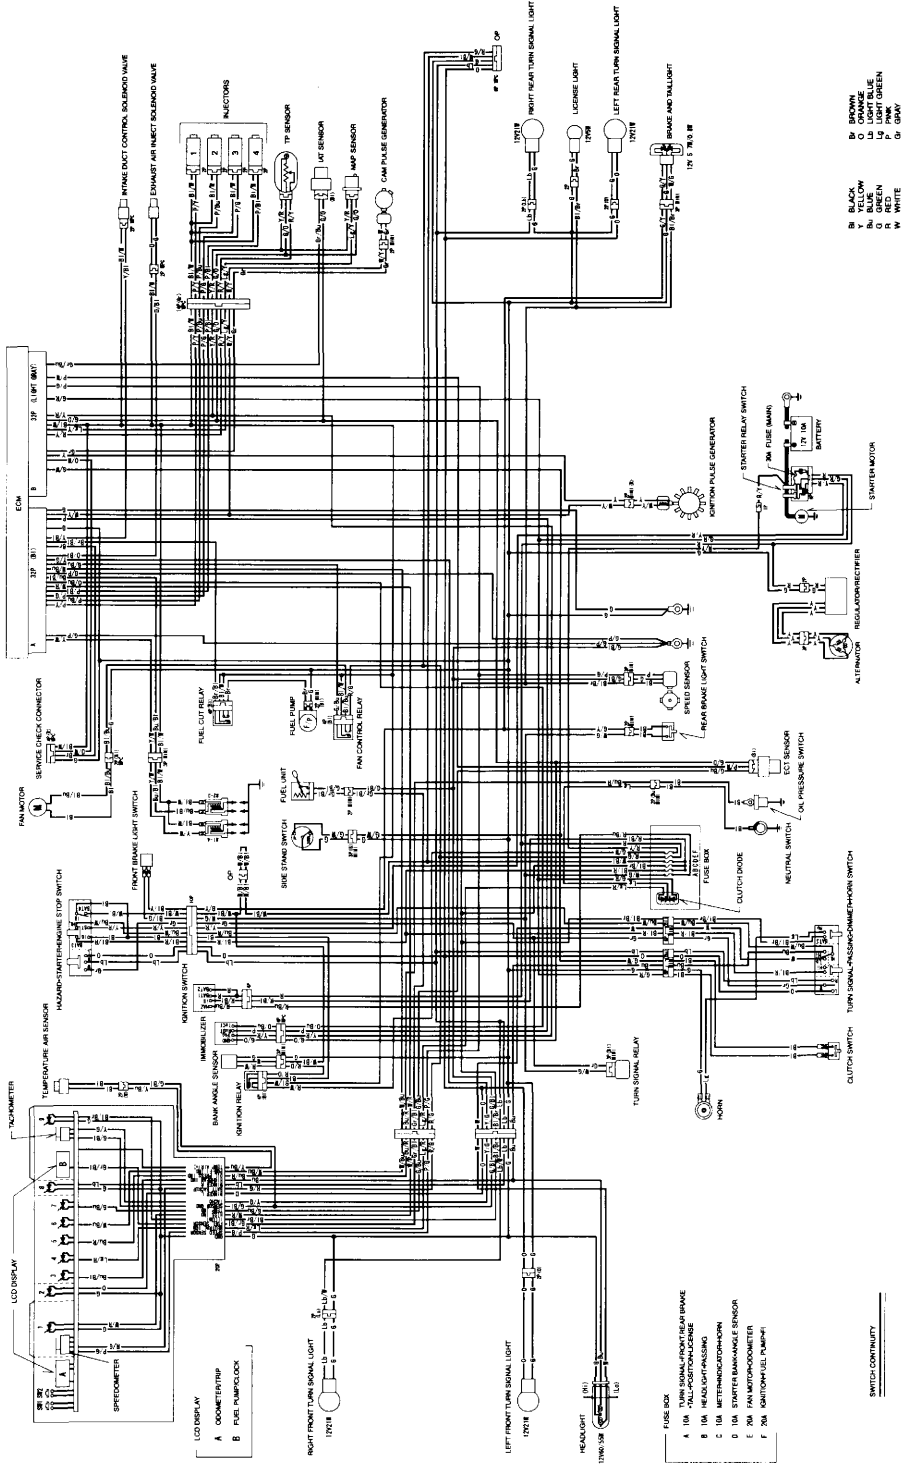

CB1300S (U)

- 1. HIGH INDICATOR
- 2. LEFT TURN SIGNAL INDICATOR
- 3. RIGHT TURN SIGNAL INDICATOR
- 4. ILLUMINATION
- 5. OIL PRESSURE INDICATOR

- B. BLACK
- BR. BROWN
- BL. BLUE
- LI. LIGHT BLUE
- GR. GREEN
- PK. PINK
- W. WHITE
- GY. GRAY