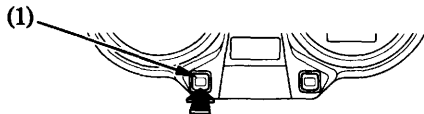

Stopwatch RESET:

Press and hold the left control button (1) for more than 2 seconds when the stopwatch is paused.

PAUSE

RESET

(1) Left control button