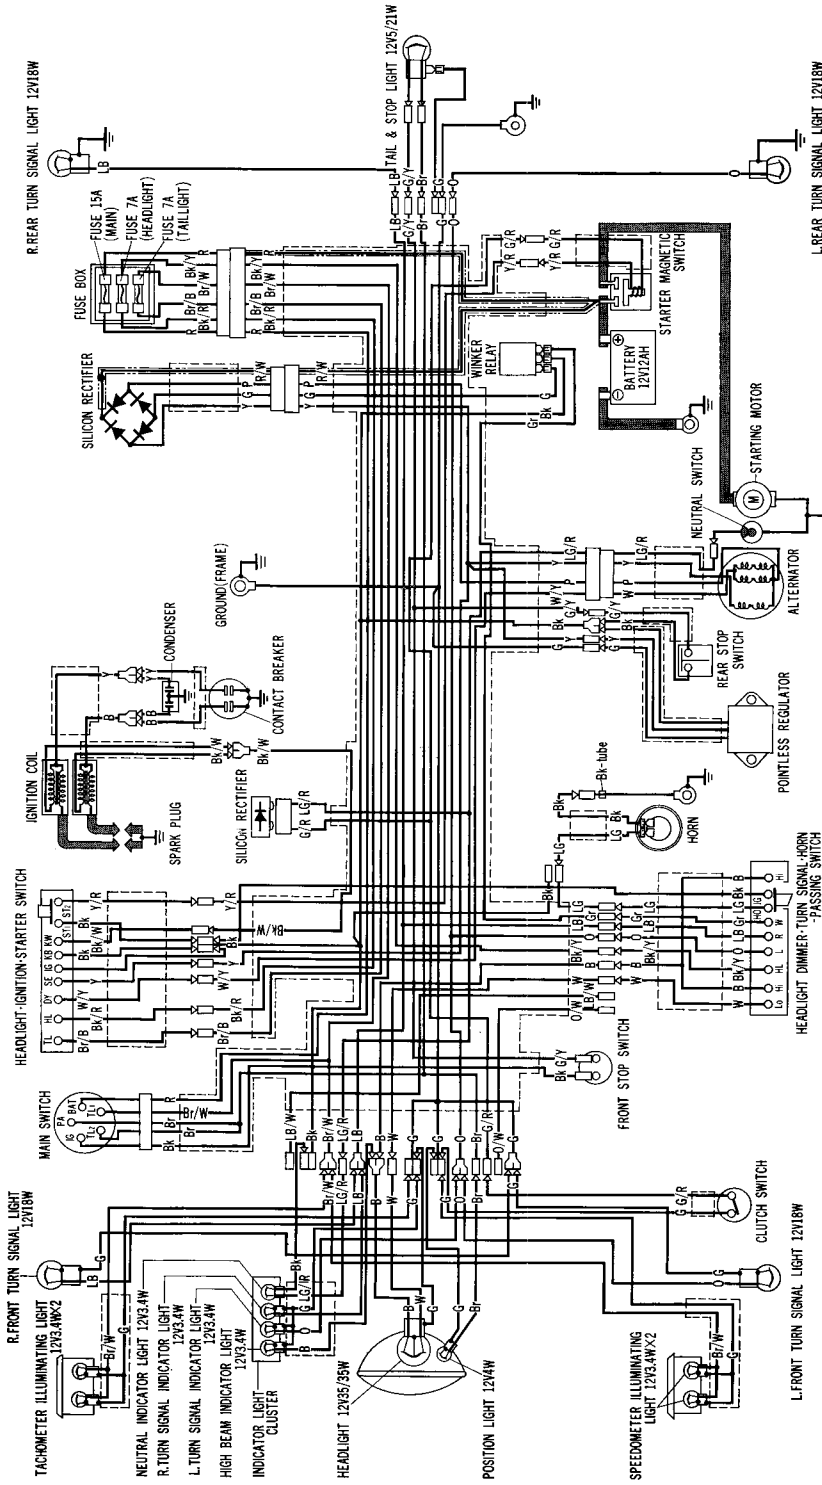

# CB500T (EUROPEAN · U.K. TYPE)

**MAIN SWITCH ARRANGEMENT**

|      |     |     |     |     |     |
|------|-----|-----|-----|-----|-----|
| PARK | PA  | BA  | IG  | TL  | TL  |
| RUN  | OFF | OFF | OFF | OFF | OFF |
| OFF  | Br  | R   | Bk  | R/W | Br  |

**HEADLIGHT-IGNITION-STARTER SWITCH ARRANGEMENT**

|     |     |      |      |     |     |     |      |      |      |
|-----|-----|------|------|-----|-----|-----|------|------|------|
| OFF | IG  | TL   | HL   | HL  | SE  | KB  | KW   | ST1  | STL  |
| P   | OFF | OFF  | OFF  | OFF | OFF | OFF | OFF  | FREE | PUSH |
| H   | Bk  | Br/B | Bk/R | W/Y | Y   | Bk  | Bk/W | W/Y  | OFF  |

**HEADLIGHT DIMMER-HORN-PASSING-TURN SIGNAL SWITCH ARRANGEMENT**

|     |      |      |      |      |      |      |      |      |      |
|-----|------|------|------|------|------|------|------|------|------|
| L   | HL   | LD   | HL   | HL   | HD   | HL   | HL   | HL   | HL   |
| (N) | FREE | FREE | FREE | FREE | FREE | FREE | FREE | FREE | FREE |
| H   | Bk/Y | W    | B    | W    | B    | W    | B    | W    | B    |

- G.....Green
  - R.....Red
  - W.....White
  - Br.....Brown
  - Bk.....Black
  - LG.....Light Green
  - Y.....Yellow
  - B.....Blue
  - P.....Pink
  - O.....Orange
  - Gr.....Grey
  - LB.....Light Blue
- 06909-375-6000