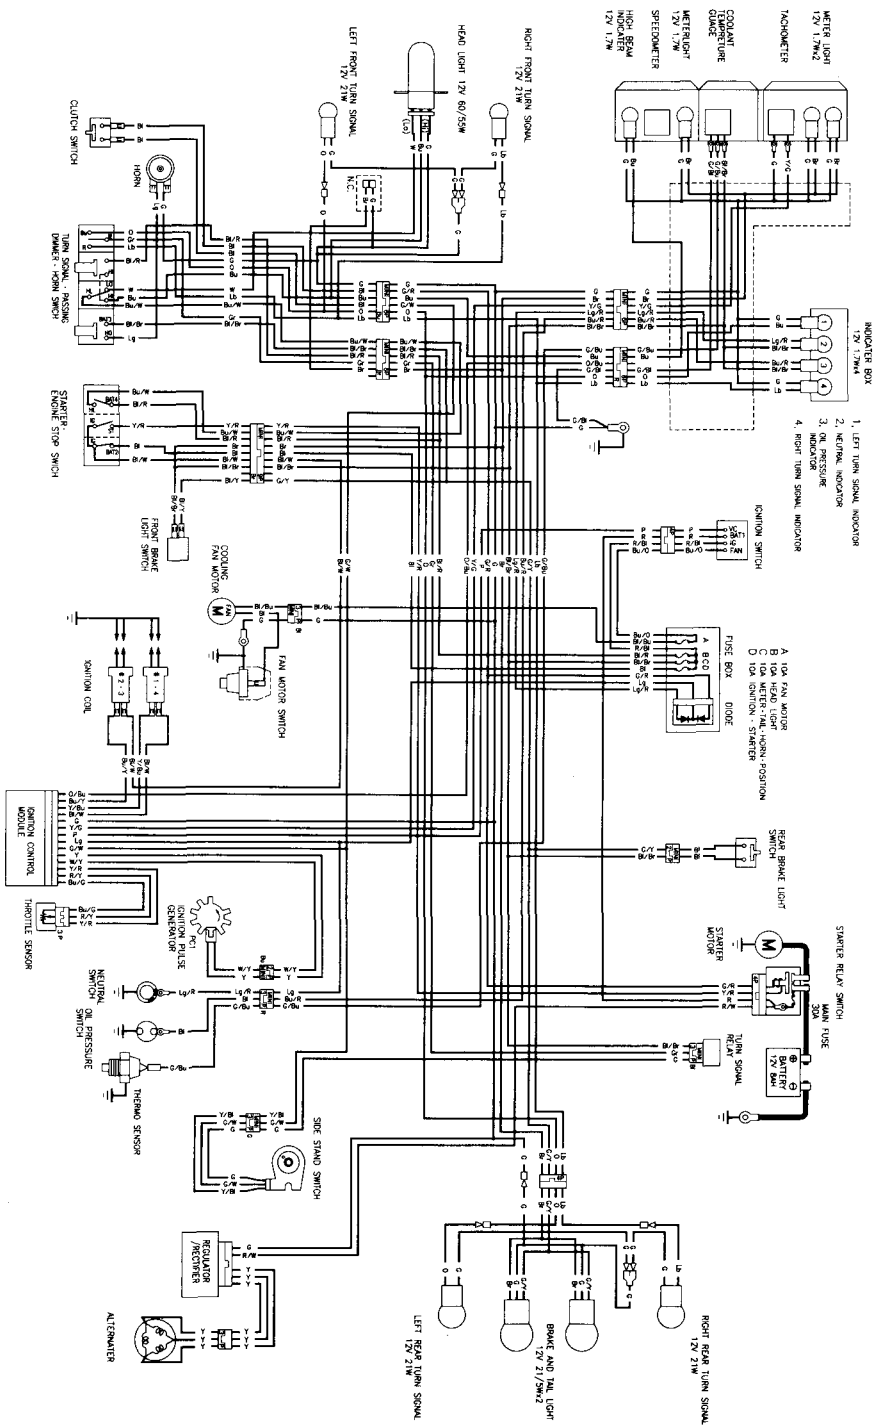

# CB600F (U)

SWITCH CONTINUITY

IGNITION SWITCH	TURN SIGNAL SWITCH	IGNITION SWITCH	TURN SIGNAL SWITCH
ON	ON	ON	ON
OFF	OFF	OFF	OFF

IGNITION SWITCH	TURN SIGNAL SWITCH	IGNITION SWITCH	TURN SIGNAL SWITCH
ON	ON	ON	ON
OFF	OFF	OFF	OFF

IGNITION SWITCH	TURN SIGNAL SWITCH	IGNITION SWITCH	TURN SIGNAL SWITCH
ON	ON	ON	ON
OFF	OFF	OFF	OFF

IGNITION SWITCH	TURN SIGNAL SWITCH	IGNITION SWITCH	TURN SIGNAL SWITCH
ON	ON	ON	ON
OFF	OFF	OFF	OFF

B	BLACK	6	GREEN
BL	BLUE	10	LIGHT BLUE
BR	BROWN	11	PINK
CD	RED	12	YELLOW
W	WHITE	13	GRAY

0030Z - MBZ - 65800