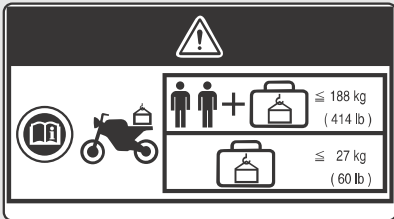

RADIATOR CAP LABEL

DANGER Except U type

NEVER OPEN WHEN HOT.

Hot coolant will scald you.

Relief pressure valve begins to open at **1.1 kgf/cm²**.

ACCESSORIES AND LOADING WARNING LABEL

WARNING Except U type

ACCESSORIES AND LOADING

- The safety stability and handling of this motorcycle may be affected by the addition of accessories and luggage.
- Read carefully the instructions contained in user's manual and installation guide before installing any accessory.
- The total weight of accessories and luggage added to rider's and passenger's weight should not exceed **188 kg (414 lb)**, which is the maximum weight capacity.
- The luggage weight must not exceed **27 kg (60 lb)** under any circumstances.
- The fitting of large fork-mounted or large handlebar mounted fairing is not recommended.