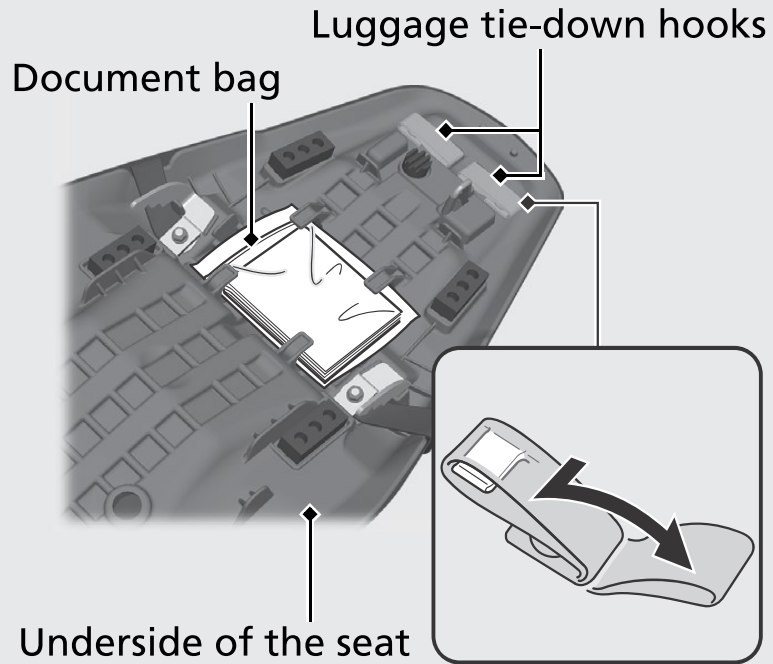

## Storage Equipment *(Continued)*

The document bag and luggage tie-down hooks are located on the underside of the seat.

Never use the tie-down hooks to tow or lift the motorcycle.

**Removing the Seat** ➔ P.58