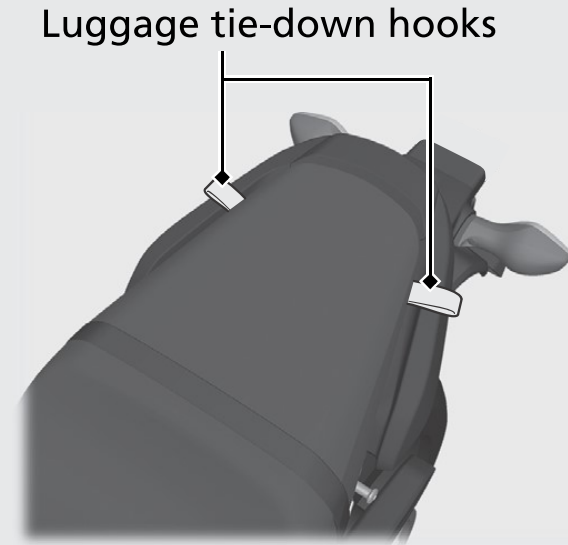

## Storage Equipment *(Continued)*

The document bag and luggage tie-down hooks are located on the underside of the seat.

Never use the tie-down hooks to tow or lift the motorcycle.

**Removing the Seat** ➔ P.58