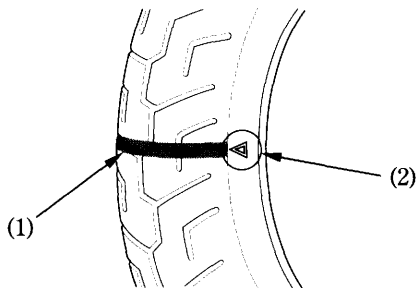

Tread Wear

Replace tyres before tread depth at the center of the tyre reaches the following limit:

Minimum tread depth	
Front:	1.5 mm (0.06 in)
Rear:	2.0 mm (0.08 in)

< For Germany >

German law prohibits use of tyres whose tread depth is less than 1.6 mm.

- (1) Wear indicator
- (2) Wear indicator location mark