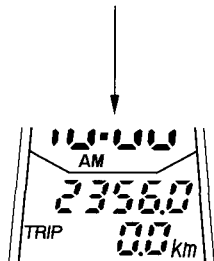

Tripmeter

The tripmeter shows mileage per trip.

To reset the tripmeter, press and hold the RESET button (1) for more than 2 seconds.

(1) RESET button