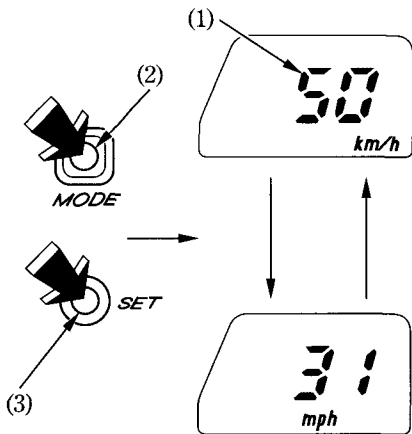

Speedometer

Shows riding speed.

Speed Unit Change (E type only)

The speedometer displays both “km/h” and “mph”.

Push and hold both the MODE (2) and SET (3) button to select “km/h” or “mph”.
This function does not operate while set the clock in the adjust mode.

- (1) Speedometer
- (2) MODE button

- (3) SET button