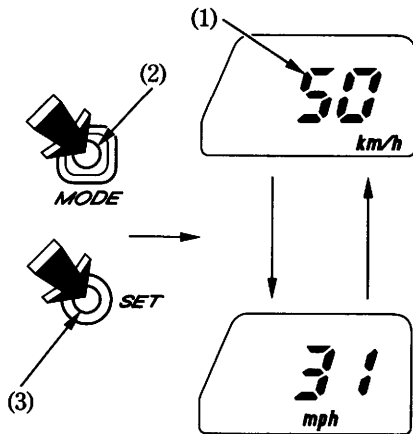

Speedometer

Shows riding speed.

Speed Unit Change

(E type only)

The speedometer displays both “km/h” and “mph”.

Push and hold both the MODE (2) and SET (3) button to select “km/h” or “mph”.

This function does not operate while set the clock in the adjust mode.

(1) Speedometer
(2) MODE button

(3) SET button