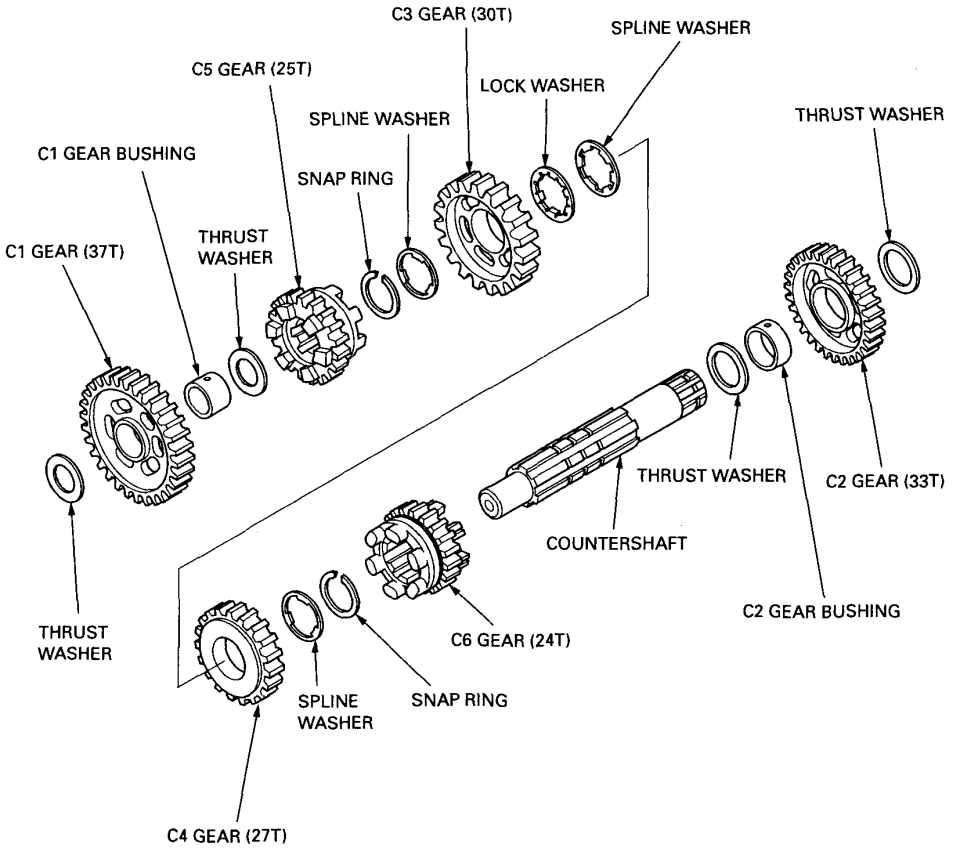

COUNTERSHAFT

WASHER AND SNAP RING DIRECTION: