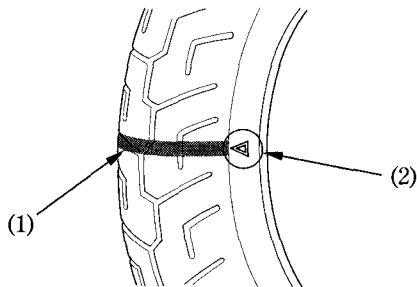

## Tread Wear

Replace tyres before tread depth at the center of the tyre reaches the following limit:

Minimum tread depth	
Front:	1.5 mm (0.06 in)
Rear:	2.0 mm (0.08 in)

< For Germany >

German law prohibits use of tyres whose tread depth is less than 1.6 mm.

- (1) Wear indicator
- (2) Wear indicator location mark