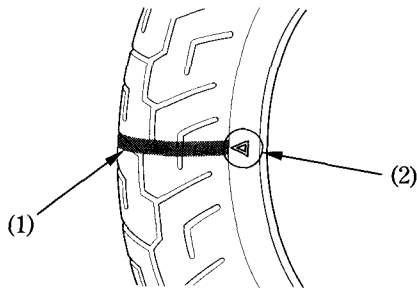

Tread Wear

Replace tyres before tread depth at the center of the tyre reaches the following limit:

Minimum tread depth	
Front:	1.5 mm (0.06 in)
Rear:	2.0 mm (0.08 in)

<For Germany>

German law prohibits use of tyres whose tread depth is less than 1.6 mm.

- (1) Wear indicator
- (2) Wear indicator location mark