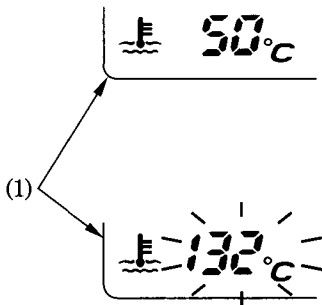

Coolant Temperature Meter

The coolant temperature meter (1) shows coolant temperature digitally.

Temperature Display:

Below 34°C	“— —” is displayed.
Between 35°C and 121°C	Actual coolant temperature is indicated.
Between 122°C and 131°C	Actual coolant temperature is indicated and flashed.
Above 132°C	The display will remain on and flash “132°C”.

(1) Coolant temperature meter