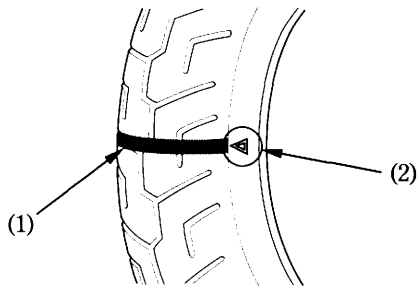

## Tread Wear

Replace tyres before tread depth at the center of the tyre reaches the following limit:

Minimum tread depth	
Front:	1.5 mm (0.06 in)
Rear:	2.0 mm (0.08 in)

< For Germany >

German law prohibits use of tyres whose tread depth is less than 1.6 mm.

- (1) Wear indicator
- (2) Wear indicator location mark