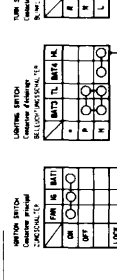

# CBR900RR (E, F, ED)

- 1 HEADLIGHT
- 2 TURN LEFT INDICATOR
- 3 TURN RIGHT INDICATOR
- 4 FUEL TANK SIGNAL INDICATOR
- 5 OIL PRESSURE INDICATOR
- 6 HIGH BEAM INDICATOR
- 7 LOW BEAM INDICATOR
- 8 RIGHT TURN SIGNAL INDICATOR
- 9 NEUTRAL INDICATOR
- 10 RIGHT TURN SIGNAL INDICATOR
- 11 HORN
- 12 FOG LIGHT

- 1 BLACK
- 2 BROWN
- 3 BLUE
- 4 LIGHT BLUE
- 5 GREEN
- 6 RED
- 7 WHITE
- 8 GREY
- 9 YELLOW
- 10 PURPLE
- 11 PINK
- 12 SILVER
- 13 BRASS
- 14 UNIDENTIFIED
- 15 UNIDENTIFIED
- 16 UNIDENTIFIED
- 17 UNIDENTIFIED
- 18 UNIDENTIFIED
- 19 UNIDENTIFIED
- 20 UNIDENTIFIED