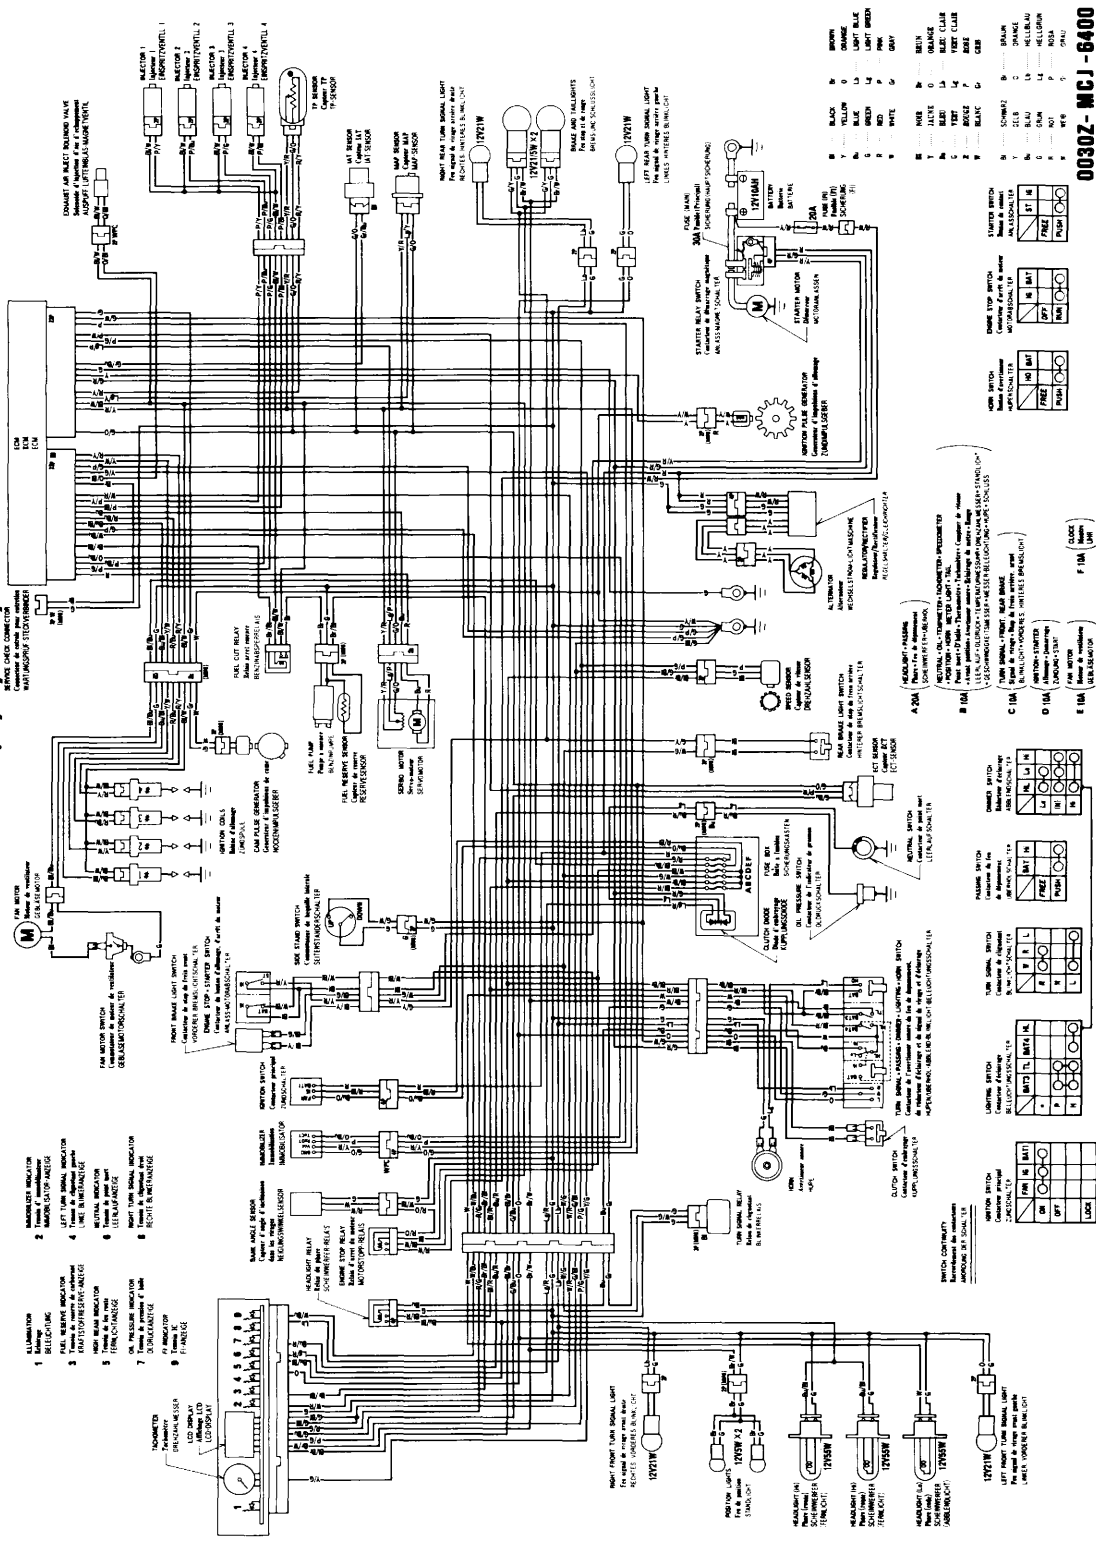

# CBR900RR (E, F, ED)

- 1 HEADLIGHT
- 2 TURN LEFT INDICATOR
- 3 TURN RIGHT INDICATOR
- 4 FUEL TANK SIGNAL INDICATOR
- 5 OIL PRESSURE INDICATOR
- 6 HIGH BEAM INDICATOR
- 7 LOW BEAM INDICATOR
- 8 RIGHT TURN SIGNAL INDICATOR
- 9 NEUTRAL INDICATOR
- 10 RIGHT TURN SIGNAL INDICATOR
- 11 HORN
- 12 FOG LIGHT

- 1 BLACK
- 2 BROWN
- 3 BLUE
- 4 LIGHT BLUE
- 5 GREEN
- 6 RED
- 7 WHITE
- 8 GREY
- 9 YELLOW
- 10 PURPLE
- 11 PINK
- 12 SILVER
- 13 BRASS
- 14 UNIDENTIFIED
- 15 UNIDENTIFIED
- 16 UNIDENTIFIED
- 17 UNIDENTIFIED
- 18 UNIDENTIFIED
- 19 UNIDENTIFIED
- 20 UNIDENTIFIED

0030Z-MCJ-6400