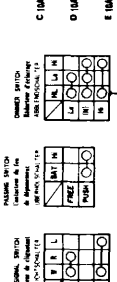

# CBR900RR (E, F, ED)

- 1 HEADLIGHT
- 2 TURN LEFT INDICATOR
- 3 TURN RIGHT INDICATOR
- 4 FUEL TANK SIGNAL INDICATOR
- 5 OIL PRESSURE INDICATOR
- 6 HIGH BEAM INDICATOR
- 7 LOW BEAM INDICATOR
- 8 RIGHT TURN SIGNAL INDICATOR
- 9 NEUTRAL INDICATOR
- 10 RIGHT TURN SIGNAL INDICATOR
- 11 HORN
- 12 FOG LIGHT

- 1 BLACK
- 2 BROWN
- 3 BLUE
- 4 LIGHT BLUE
- 5 GREEN
- 6 RED
- 7 WHITE
- 8 GREY
- 9 YELLOW
- 10 PURPLE
- 11 PINK
- 12 SILVER
- 13 BRASS
- 14 UNIDENTIFIED
- 15 UNIDENTIFIED
- 16 UNIDENTIFIED
- 17 UNIDENTIFIED
- 18 UNIDENTIFIED
- 19 UNIDENTIFIED
- 20 UNIDENTIFIED