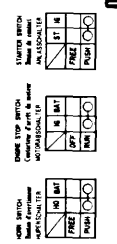

# CBR900RR (E, F, ED)

- 1 HEADLIGHT
- 2 TURN LEFT INDICATOR
- 3 TURN RIGHT INDICATOR
- 4 FUEL TANK SIGNAL INDICATOR
- 5 OIL PRESSURE INDICATOR
- 6 HIGH BEAM INDICATOR
- 7 LOW BEAM INDICATOR
- 8 RIGHT TURN SIGNAL INDICATOR
- 9 NEUTRAL INDICATOR
- 10 RIGHT TURN SIGNAL INDICATOR
- 11 HORN
- 12 FOG LIGHT

- 1 BLACK
- 2 BROWN
- 3 BLUE
- 4 LIGHT BLUE
- 5 GREEN
- 6 RED
- 7 WHITE
- 8 GREY
- 9 YELLOW
- 10 PURPLE
- 11 PINK
- 12 SILVER
- 13 BRASS
- 14 UNIDENTIFIED
- 15 UNIDENTIFIED
- 16 UNIDENTIFIED
- 17 UNIDENTIFIED
- 18 UNIDENTIFIED
- 19 UNIDENTIFIED
- 20 UNIDENTIFIED