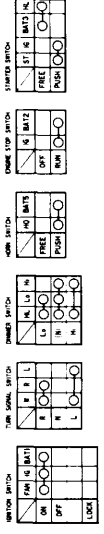

CBR900RR (J)

- BLACK
- BROWN
- YELLOW
- RED
- BLUE
- GREEN
- PURPLE
- GREY
- WHITE

- A 20A (HEADLIGHT)
- B 10A (NEUTRAL, OIL, TEMPERATURE, INDUCTOR, SPEEDOMETER)
- C 10A (TURN SIGNAL, FRONT REAR BRAKE)
- D 10A (IGNITION, STARTER)
- E 10A (FUEL METER)
- F 10A (CLOCK)