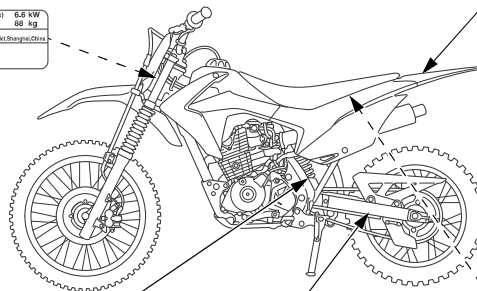

CE MARK (ED type only)

CRF125F:

CRF125FB:

USE CAUTION LABEL

REAR CUSHION LABEL

DRIVE CHAIN LABEL

BATTERY LABEL (ED type only)