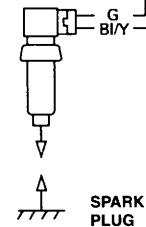

Wiring Diagram

ENGINE STOP BUTTON

Bl	BLACK	Br	BROWN
Y	YELLOW	O	ORANGE
Bu	BLUE	Lb	LIGHT BLUE
G	GREEN	Lg	LIGHT GREEN
R	RED	P	PINK
W	WHITE	Gr	GRAY

COLOR COMB : GROUND/MARKING

ENGINE STOP BUTTON CONTINUITY		
	E	IG
FREE		
PUSH	○	○
COLOR	BI/G	BI/W

IGNITION CONTROL MODULE

SPARK PLUG

THROTTLE POSITION SENSOR

IGNITION PULSE GENERATOR

ALTERNATOR