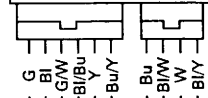

Bl	BLACK	Br	BROWN
Y	YELLOW	O	ORANGE
Bu	BLUE	Lb	LIGHT BLUE
G	GREEN	Lg	LIGHT GREEN
R	RED	P	PINK
W	WHITE	Gr	GRAY

COLOR COMB : GROUND/MARKING

ENGINE STOP BUTTON CONTINUITY		
	E	IG
FREE		
PUSH	○	○
COLOR	BI/G	BI/W

IGNITION CONTROL MODULE

SPARK PLUG