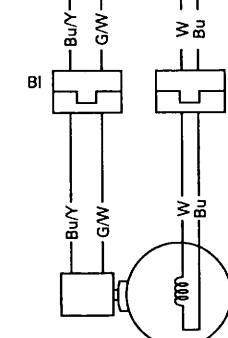

Wiring Diagram

ENGINE STOP BUTTON

Bl	BLACK	Br	BROWN
Y	YELLOW	O	ORANGE
Bu	BLUE	Lb	LIGHT BLUE
G	GREEN	Lg	LIGHT GREEN
R	RED	P	PINK
W	WHITE	Gr	GRAY

COLOR COMB : GROUND/MARKING

ENGINE STOP BUTTON CONTINUITY		
	E	IG
FREE		
PUSH	○	○
COLOR	BI/G	BI/W

IGNITION CONTROL MODULE

SPARK PLUG

THROTTLE POSITION SENSOR

IGNITION PULSE GENERATOR

ALTERNATOR