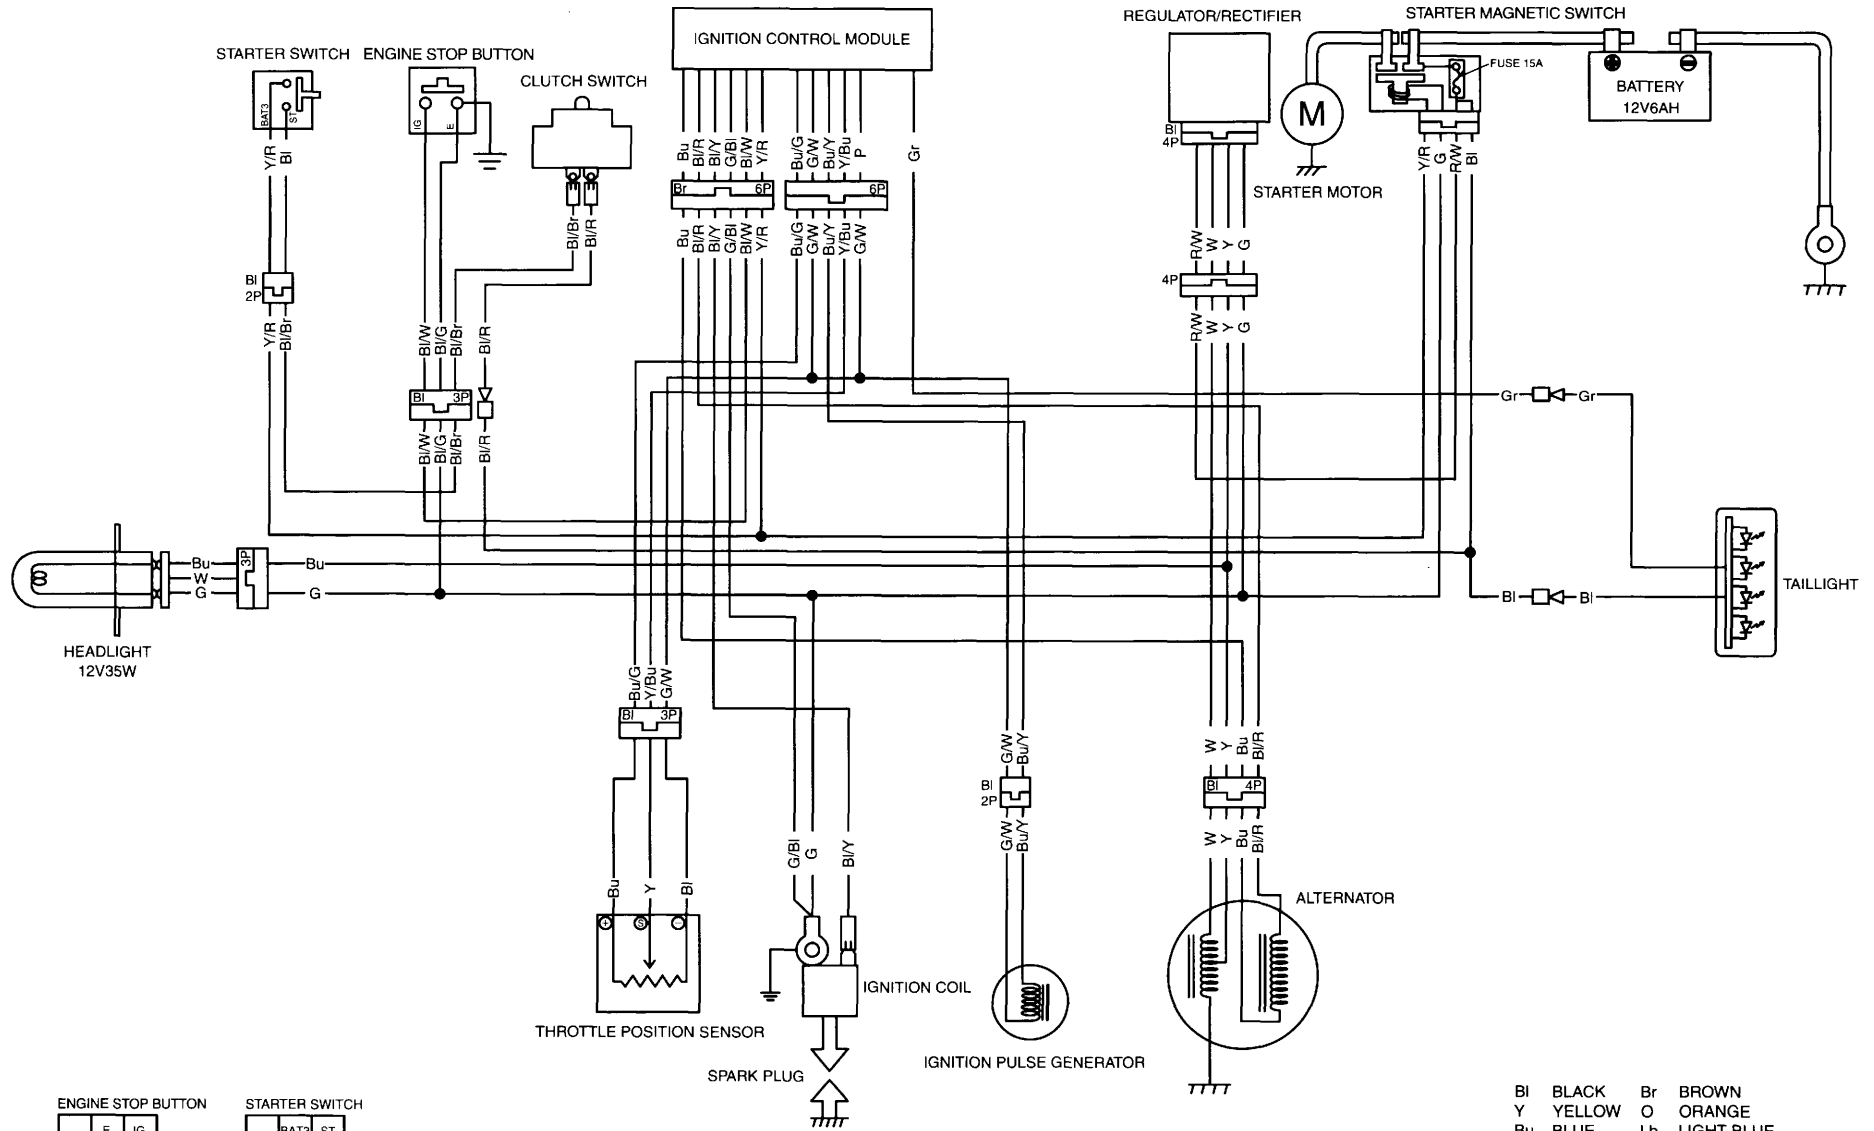

Wiring Diagram

ENGINE STOP BUTTON

	E	IG
PUSH	○	○
FREE		
CORD COLOR	Bu/G	Bu/W

STARTER SWITCH

	BAT3	ST
PUSH	○	○
FREE		
CORD COLOR	Y/R	Bi/Br

- | | |
|----------|----------------|
| BI BLACK | Br BROWN |
| Y YELLOW | O ORANGE |
| Bu BLUE | Lb LIGHT BLUE |
| G GREEN | Lg LIGHT GREEN |
| R RED | P PINK |
| W WHITE | Gr GRAY |