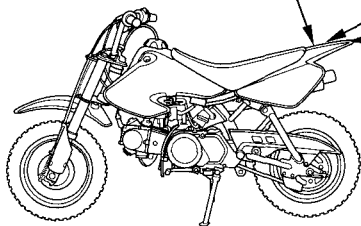

Safety Labels

This page shows the locations of safety labels on your motorcycle. Some labels warn you of potential hazards that could cause serious injury. Others provide important safety information. Read these labels carefully and don't remove them.

If a label comes off or becomes hard to read, contact your Honda dealer for a replacement.

TIRE INFORMATION	
Cold tire pressures :	Front 100kPa 1.00kg/cm² 15psi
	Rear 125kPa 1.25kg/cm² 18psi
Maximum weight capacity :	40kg (88 lbs)
Tire size:	Front 2.50-10 33J
	Rear 2.50-10 33J

OFF ROAD USE ONLY
THIS VEHICLE IS DESIGNED AND MANUFACTURED FOR OFF ROAD USE ONLY. IT DOES NOT CONFORM TO FEDERAL MOTOR VEHICLE SAFETY STANDARDS AND OPERATION ON PUBLIC STREETS, ROADS, OR HIGHWAYS IS ILLEGAL.

For your protection, always wear your helmet while riding. Operator only. No passengers. Read the owner's manual carefully.