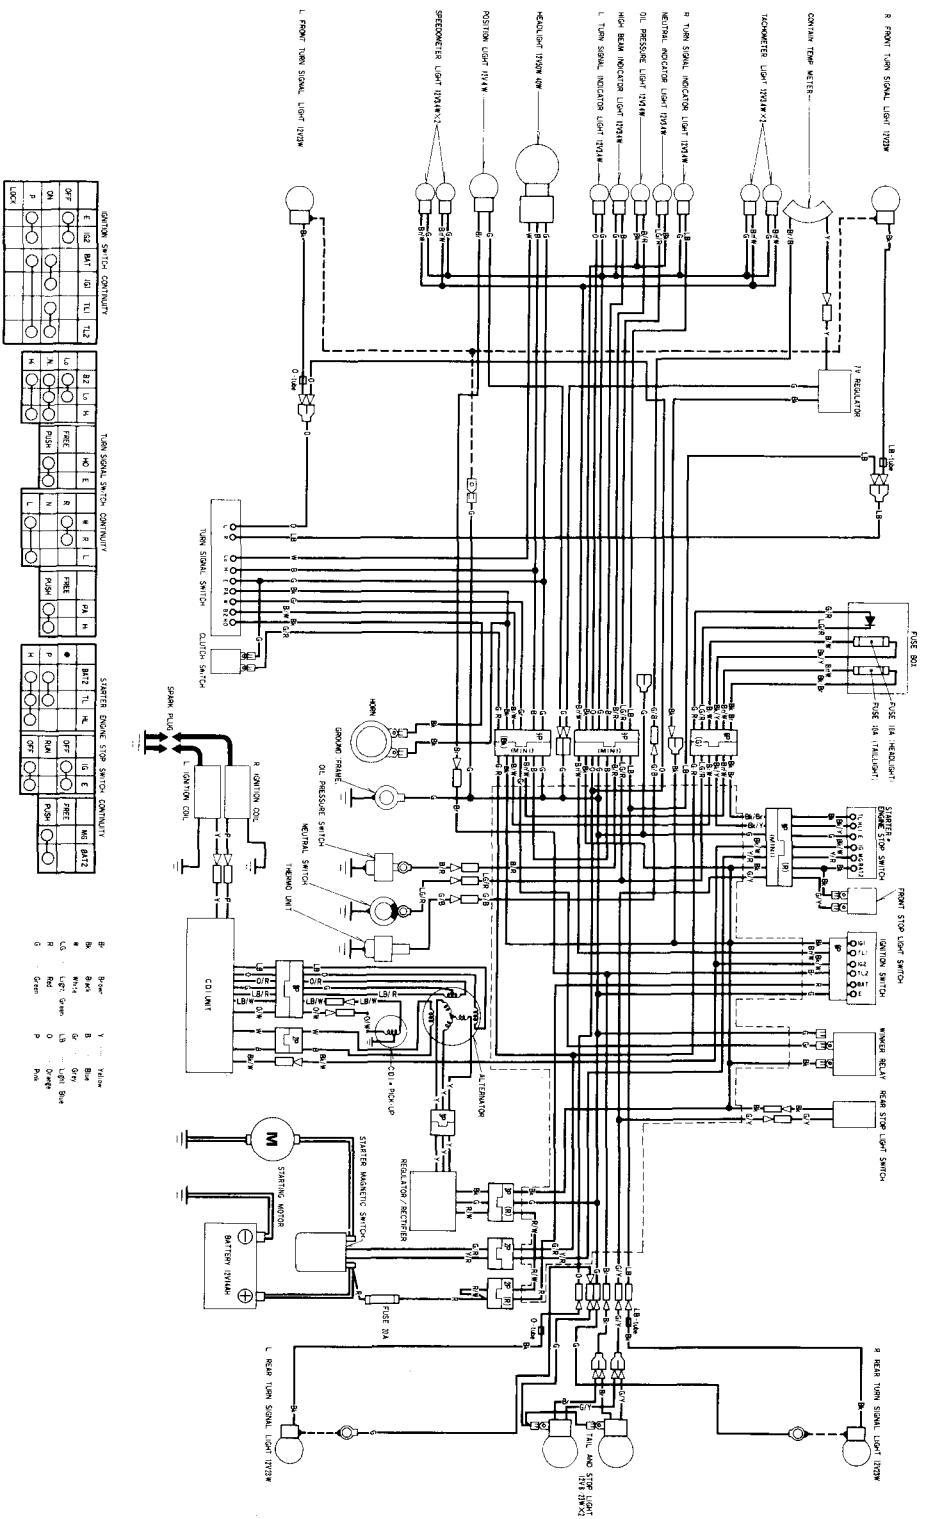

CX 500 C (U)

IGNITION SWITCH CONTINUITY

OFF	ON	LOCK
12	13	14
15	16	17
18	19	20

TURN SIGNAL SWITCH CONTINUITY

OFF	ON	LOCK
21	22	23
24	25	26
27	28	29

STARTER ENGINE STOP SWITCH CONTINUITY

OFF	ON	LOCK
30	31	32
33	34	35
36	37	38