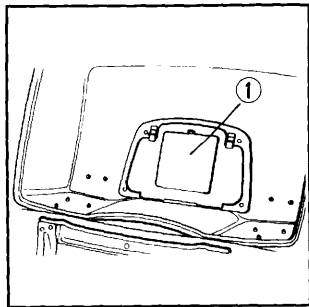

### Trunk inner case:

The trunk inner case (1) is located on the inside of the travel trunk lid.

### Vanity Mirror:

The vanity mirror (2) is located on the trunk case cover.

### Trunk side pockets:

The side pockets (3) are located on both sides of the trunk. Unzip the fasteners to open.

### NOTE:

- The side pockets are for lightweight items. Do not carry more than 0.5 kg (1 lbs) in each side pocket.
- Do not put sharp or hard objects in the side pockets, as these objects may interfere with the opening of the travel trunk lid or may damage the side pockets.