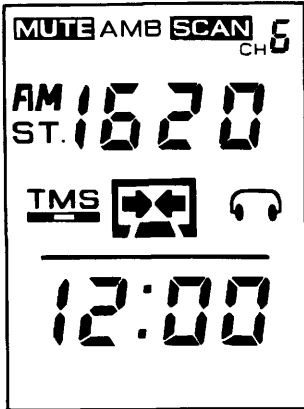

DISPLAY

LEFT HANDLEBAR CONTROLS

RADIO/CASSETTE DECK