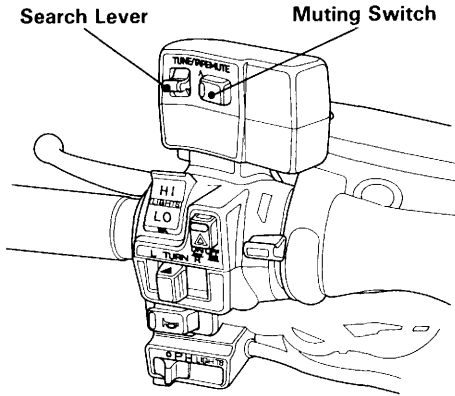

DISPLAY

LEFT HANDLEBAR CONTROLS

RADIO/CASSETTE DECK