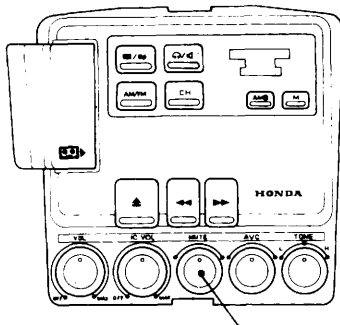

## Intercom Mute Knob:

The intercom mute system automatically lowers the music/program volume when you speak through the intercom. With the knob turned counterclockwise, you must speak more loudly to activate the mute circuit. With the knob turned clockwise, the mute will activate even at low speaking levels.