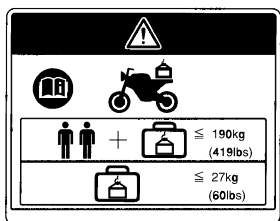

**RADIATOR CAP LABEL**

**DANGER**

NEVER OPEN WHEN HOT.

Hot coolant will scald you.

Relief pressure valve begins to open at 1.1 kgf/cm<sup>2</sup>.

**ACCESSORIES AND LOADING WARNING LABEL**

**WARNING**

**ACCESSORIES AND LOADING**

- The safety stability and handling of this motorcycle may be affected by the addition of accessories and luggage.
- Read carefully the instructions contained in user's manual and installation guide before installing any accessory.
- The total weight of accessories and luggage added to rider's and passenger's weight should not exceed 190 kg (419 lb) , which is the maximum weight capacity.
- The luggage weight must not exceed 27 kg (60 lb) under any circumstances.
- The fitting of large fork-mounted or large handlebar-mounted fairing is not recommended.