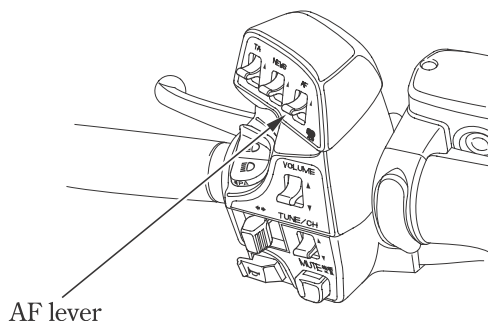

### ***AF Lever***

To turn the AF on—push the AF lever up, “AF” will light in the display.

To turn the AF off—push and hold the AF lever up.

In some countries, you cannot utilize features provided by RDS as the RDS function is not provided in all stations.