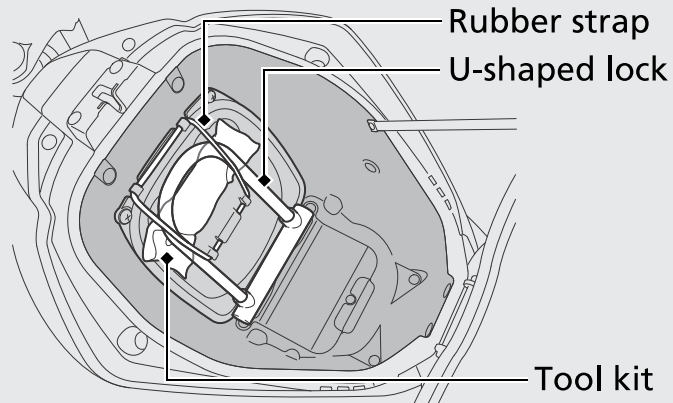

Storage Equipment *(Continued)*

Tool Kit/U-shaped Lock

The tool kit is located on the maintenance lid (in the luggage box) by the rubber strap.

There is also space to store a U-shaped lock.

▶ The U-shaped lock is held in place on the maintenance lid.

▶ Some U-shaped locks may not fit in the compartment due to their size or design.

▶ **Opening the luggage box.** ➡ P.44

Document Bag

The document bag is located in the owner's manual box (in the luggage box).

Opening the owner's manual Box

- 1 Remove the clip. ➡ P.68
- 2 Open the owner's manual box lid.

Closing owner's manual Box

- 1 Close the owner's manual box lid.
- 2 Install the clip.