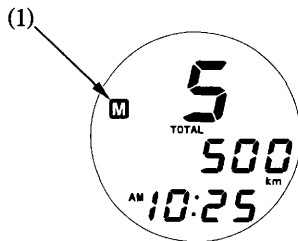

### **“M” Icon Mark (NSS250EX)**

The “M” icon mark (1) appears when the 6-speed manual mode is selected (page 83).

(1) “M” icon mark