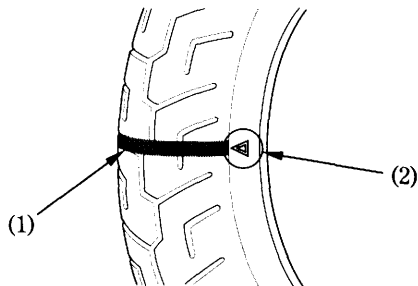

Tread Wear

Replace tyres before tread depth at the center of the tyre reaches the following limit:

Minimum tread depth	
Front:	1.5 mm (0.06 in)
Rear:	2.0 mm (0.08 in)

< For Germany >

German law prohibits use of tyres whose tread depth is less than 1.6 mm.

- (1) Wear indicator
- (2) Wear indicator location mark