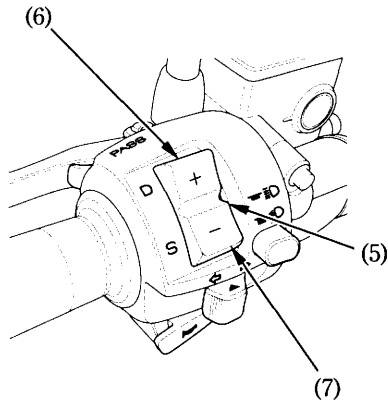

Shift Switch (5) (NSS250EX)

When the Automatic Shift Mode is selected:

Press the shift switch to select the D mode or S mode.

When the 6-speed Manual Mode is selected:

Press the shift switch to shift the gear between 1st and 6th.

Shift switch (+) (6):

- Automatic shift mode: select the D mode.
- 6-speed manual mode: shift up.

Shift switch (-) (7):

- Automatic shift mode: select the S mode.
- 6-speed manual mode: shift down.

- (5) Shift switch
- (6) Shift switch (+)
- (7) Shift switch (-)