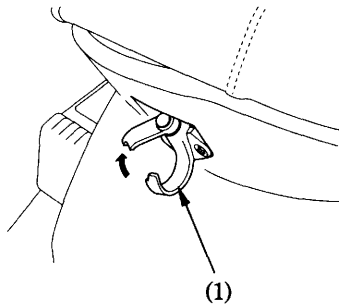

LUGGAGE HOOK

The luggage hook (1) is provided below the seat.

MAXIMUM WEIGHT LIMIT:

1.5 kg (3 lbs)

Do not attach large luggage to the hook that would hang out from the scooter and/or interfere with the movement of your feet.

(1) Luggage hook