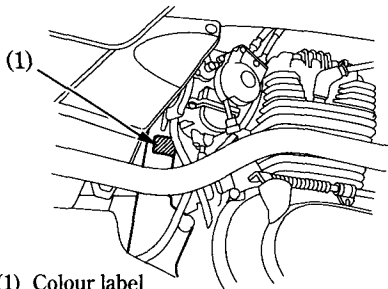

COLOUR LABEL

The colour label (1) is attached to the right frame rail near the carburetor.

It is helpful when ordering replacement parts. Record the colour and code here for your reference.

COLOUR _____

CODE _____

(1) Colour label