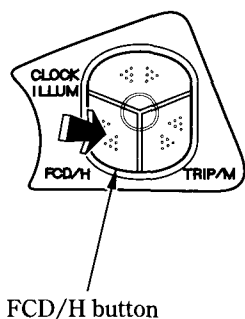

# PARTS LOCATION

《When less than 5 liters》

- When the remaining fuel becomes 5 liters or less, the indication automatically changes to the available driving distance.  
(Except no indication)
- When the battery terminal is disconnected, the available driving distance, the amount of remaining fuel and the average fuel consumption will be reset.
- When the battery terminal is disconnected with 5 liters or less fuel remaining, the available driving distance and the amount of remaining fuel may be shown inaccurately in some cases.