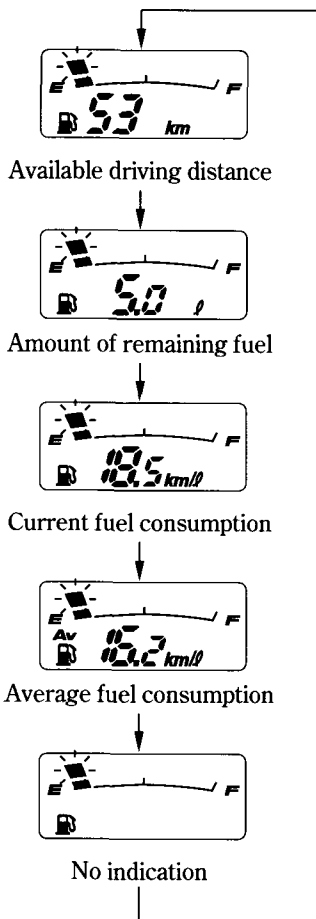

# PARTS LOCATION

《When less than 5 liters》

- When the remaining fuel becomes 5 liters or less, the indication automatically changes to the available driving distance.  
(Except no indication)
- When the battery terminal is disconnected, the available driving distance, the amount of remaining fuel and the average fuel consumption will be reset.
- When the battery terminal is disconnected with 5 liters or less fuel remaining, the available driving distance and the amount of remaining fuel may be shown inaccurately in some cases.