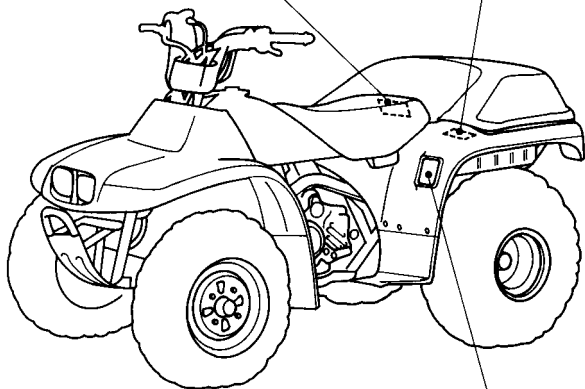

**⚠ WARNING**

Riding as a passenger can cause the ATV to go out of control.

Loss of control can cause a collision or rollover, which can result in severe injury or death.

**NEVER** ride as a passenger.

HC4-670

**⚠ WARNING**

Overloading the storage area can cause loss of control and may result in severe injury or death.

- Read owner's manual
- Balance load
- Weight limit; **66 lbs (30kg)**

HF1-670

**⚠ WARNING**

Improper tire pressure or overloading can cause loss of control.

Loss of control can result in severe injury or death.

- Cold tire pressure:  
Front : **2.9±0.4 psi 0.20±0.03 kg/cm<sup>2</sup>**  
Rear : **2.9±0.4 psi 0.20±0.03 kg/cm<sup>2</sup>**
- Maximum weight capacity; **315lbs. (142kg)**