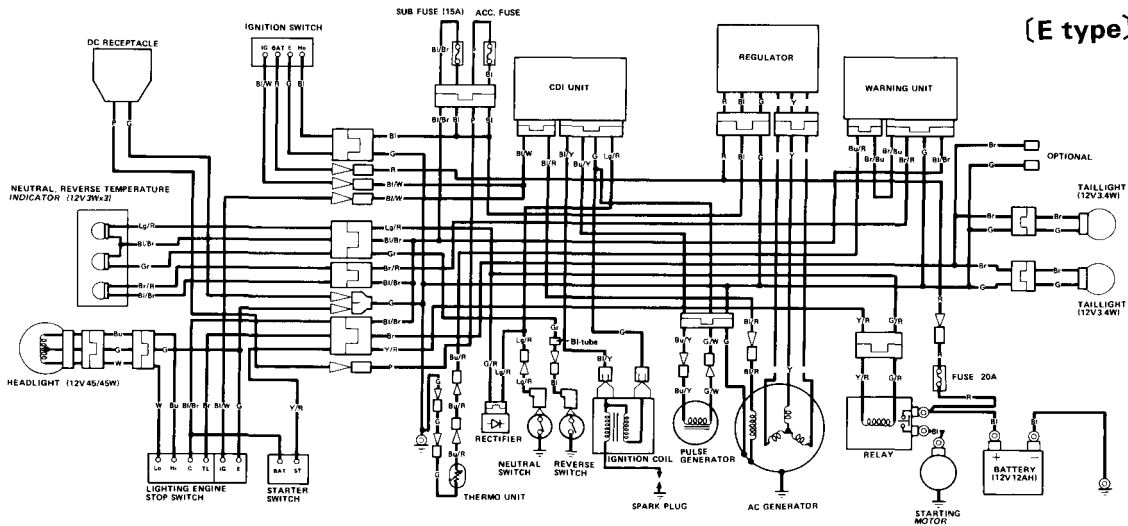

# WIRING DIAGRAM

[E type]

IGNITION SWITCH CONTINUITY

SWITCH CONTINUITY

INTERNAL CONNECTION

INTERNAL CONNECTION

B	BLACK	Br	BROWN
Y	YELLOW	O	ORANGE
Bu	BLUE	Lb	LIGHT BLUE
G	GREEN	Lg	LIGHT GREEN
R	RED	P	PINK
W	WHITE	Gr	GRAY

0030Z-HA8-6800