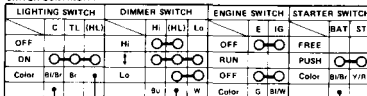

# WIRING DIAGRAM

[E type]

IGNITION SWITCH CONTINUITY

SWITCH CONTINUITY

INTERNAL CONNECTION

INTERNAL CONNECTION

B	BLACK	Br	BROWN
Y	YELLOW	O	ORANGE
Bu	BLUE	Lb	LIGHT BLUE
G	GREEN	Lg	LIGHT GREEN
R	RED	P	PINK
W	WHITE	Gr	GRAY