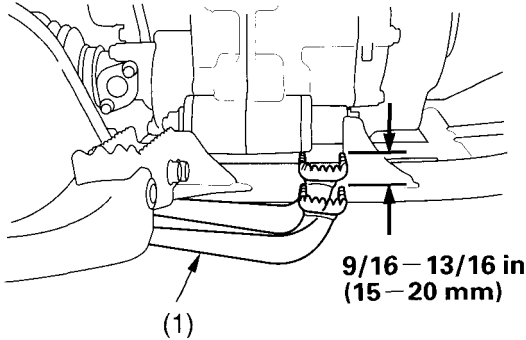

Rear Brake Pedal Freeplay

RIGHT SIDE

(1) rear brake pedal

Inspection

Measure the distance the rear brake pedal (1) moves before the brake starts to take hold. Freeplay, measurement at the tip of the end of the pedal, should be:

9/16 – 13/16 in (15 – 20 mm)

If necessary, adjust to the specified range.