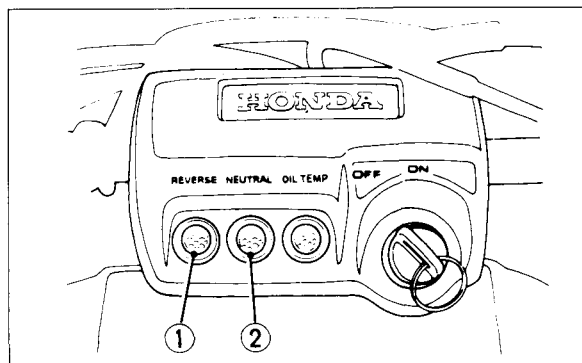

CAUTION:

- * *Do not carry or store articles on the front bumper as such practice may restrict air flow through the engine, resulting in engine overheating.*

Reverse Indicator Lamp

This BIG RED is equipped with a reverse indicator lamp (1) to show when the transmission is in reverse. The reverse indicator lamp is on the handlebar cover and will light when the transmission is in reverse with the ignition switch ON.

Neutral Indicator Lamp

This BIG RED is equipped with a neutral indicator lamp (2) to show when the transmission is in neutral. The neutral indicator lamp is on the handlebar cover and will light when the transmission is in neutral with the ignition switch ON.