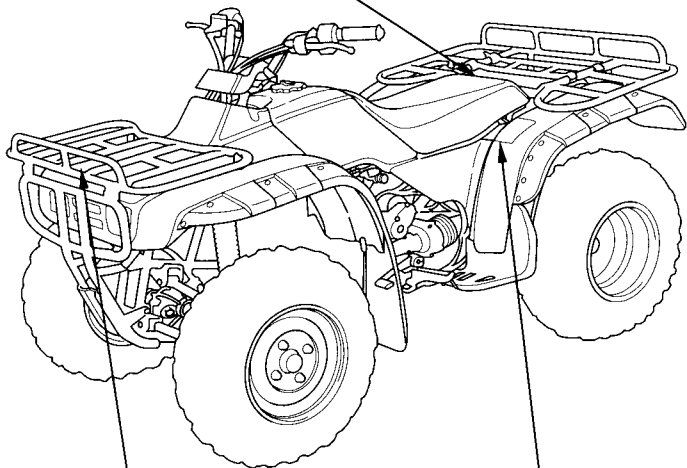

**WARNING**

**NEVER** ride as a passenger.  
 Passengers can cause a loss of control, resulting in **SEVERE INJURY** or **DEATH**.

**WARNING**

Overloading this ATV or carrying cargo improperly can change handling, stability and braking performance and can lead to an accident.

Never exceed the maximum front cargo limit of: **66lbs (30kg)**.

Refer to instructions in the Owner's Manual.

**WARNING**

Improper tire pressure or overloading can cause loss of control. Loss of control can result in severe injury or death.

- Cold tire pressure ;
  - Front : 4.4 ± 0.6psi 0.30 ± 0.04kgf/cm²
  - Rear : 2.9 ± 0.4psi 0.20 ± 0.03kgf/cm²
- Maximum weight capacity ; 485lbs. (220kg)