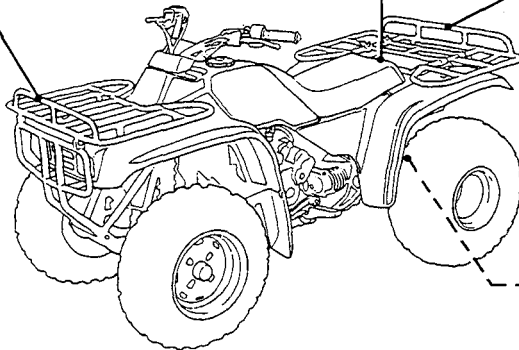

⚠ WARNING

■ MAXIMUM LOAD 30 kg (66 lbs)

HC4-000

⚠ WARNING

SERIOUS INJURY OR DEATH MAY RESULT IF YOU IGNORE ANY OF THE FOLLOWING.

■ **OPERATOR ONLY**
NO PASSENGERS

⚠ WARNING

■ MAXIMUM LOAD 60 kg (133 lbs)
■ DO NOT RIDE WITH PASSENGER ON REAR CARRIER.

HA7-550

⚠ WARNING

■ TRAILER MAXIMUM WEIGHT 383 kg (850 lbs)
■ HITCH POINT WEIGHT 14 kg (30 lbs)
■ READ OWNER'S MANUAL FOR TOWING INSTRUCTIONS.

HA0-830