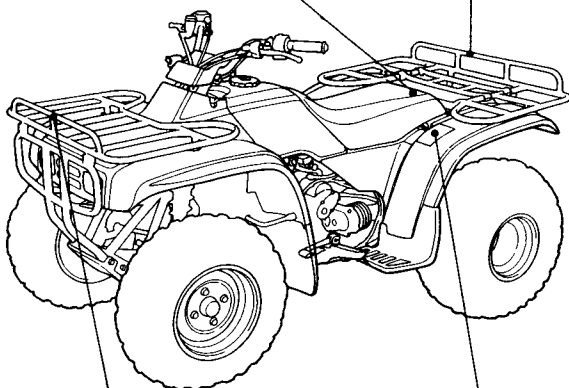

⚠ WARNING

Riding as a passenger can cause the ATV to go out of control.

Loss of control can cause a collision or rollover, which can result in severe injury or death.

NEVER ride as a passenger.

⚠ WARNING

Improperly loading this cargo rack can cause loss of control which can result in severe injury or death.

- Read owner's manual
- Balance load
- Weight limit **133 lbs (60kg)**

⚠ WARNING

Improperly loading this cargo rack can cause loss of control which can result in severe injury or death.

- Read owner's manual
- Balance load.
- Weight limit **66 lbs (30kg)**

- Maximum weight capacity: **460 lbs. (210kg)**