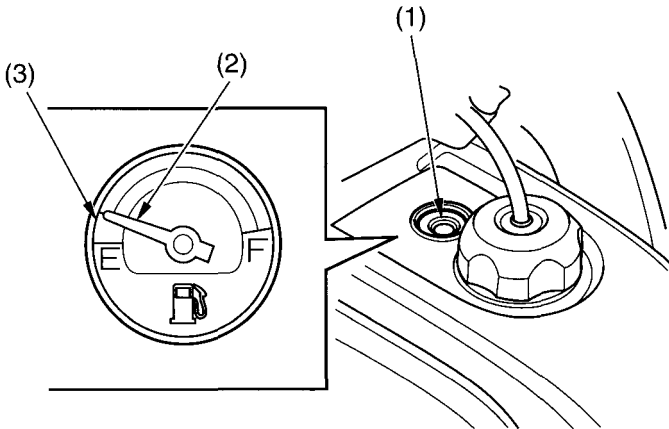

Indicators & Display

Fuel Gauge

The fuel gauge (1) shows the approximate fuel supply available. At F (Full), the fuel tank capacity including reserve is:

13.0 ℓ (3.43 US gal , 2.86 Imp gal)

When the gauge needle (2) enters the red band (3), fuel will be low and you should refill the tank as soon as possible. The amount of fuel left in the tank when the needle enters the red band is approximately:

3.2 ℓ (0.85 US gal , 0.70 Imp gal)

(1) fuel gauge

(2) gauge needle

(3) red band