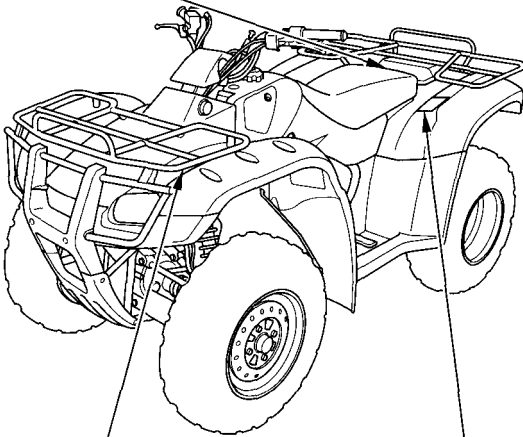

# Safety Labels

**WARNING**

**NEVER ride as a passenger.**  
Passengers can cause a loss of control, resulting in **SEVERE INJURY or DEATH.**

**WARNING**

Overloading this ATV or carrying cargo improperly can change handling, stability and braking performance and can lead to an accident.

Never exceed the maximum front cargo limit of: **66lbs (30kg).**

Refer to instructions in the Owner's Manual.

**WARNING**

Improper tire pressure or overloading can cause loss of control. Loss of control can result in severe injury or death.

- Cold tire pressure ;  
Front : 25±3kpa 0.25±0.03kgf/cm<sup>2</sup> 3.6±0.4psi  
Rear : 25±3kpa 0.25±0.03kgf/cm<sup>2</sup> 3.6±0.4psi
- Maximum weight capacity ; 220kg 485lbs.