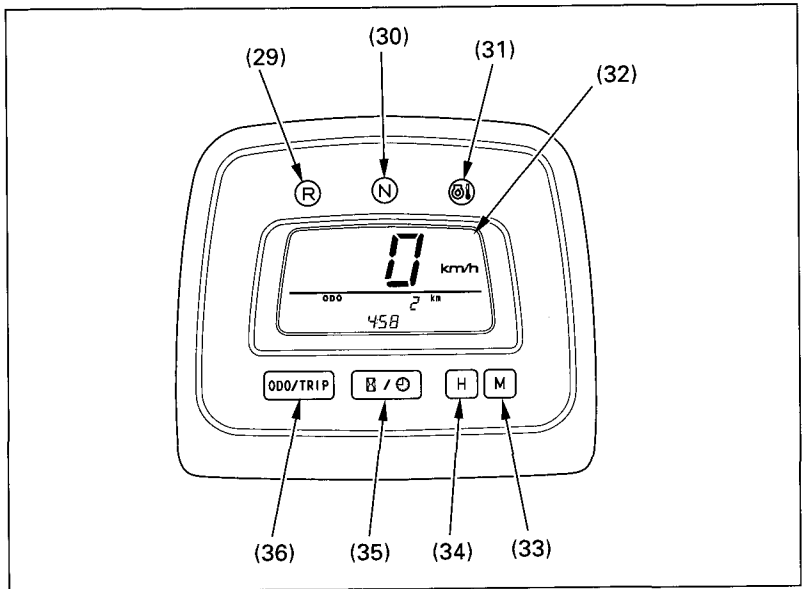

**Multi-function Display (Canadian model only)**

- (29) Reverse indicator
- (30) Neutral indicator
- (31) Oil high temperature indicator
- (32) Multi-function display
  - Speedometer
  - Odometer/Tripmeter
  - Digital clock/Hourmeter
- (33) Minute select button
- (34) Hour select button
- (35) Hourmeter/Digital clock select button
- (36) Odometer/Tripmeter select button

Fig. 2-4 Indicators and multi-function display, from rider's point of view